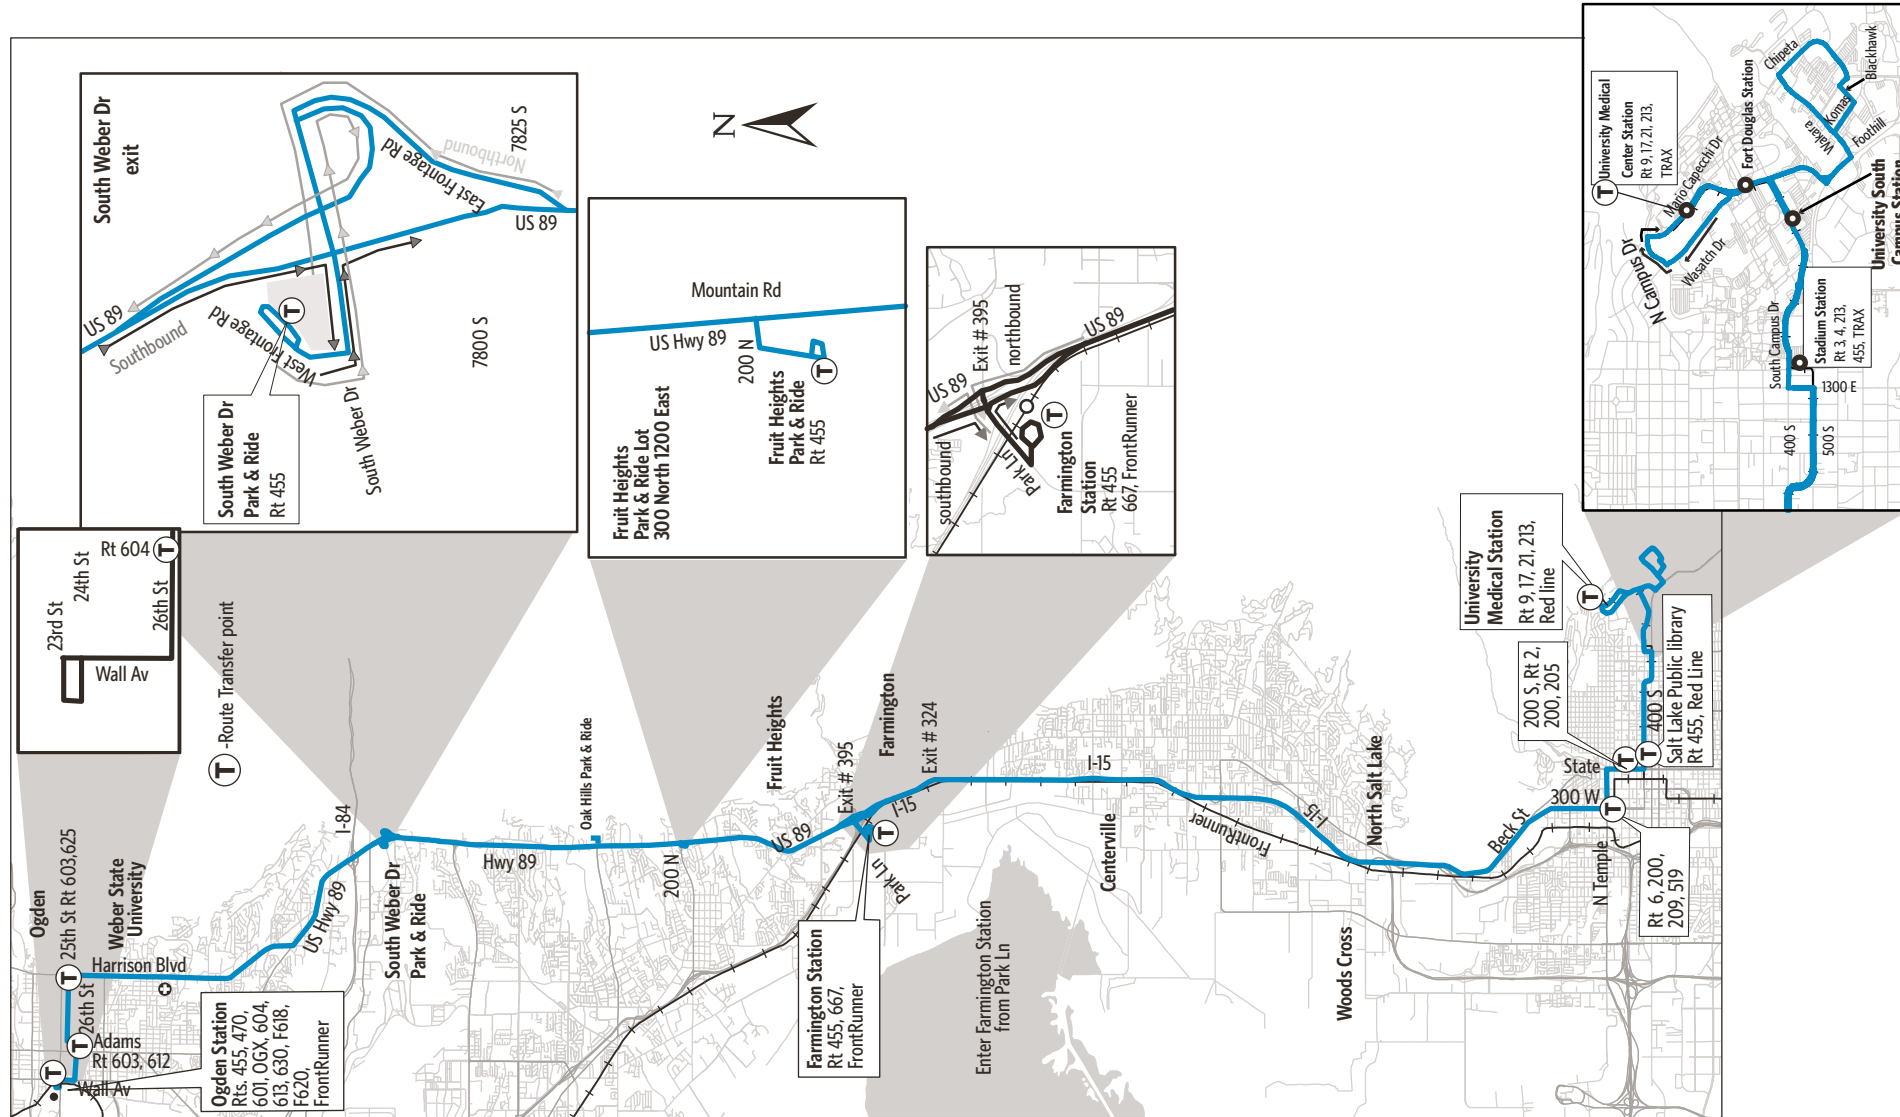

In order to accommodate the arrival of most passengers on this route, express trips may leave early from destination timepoints

Timepoints are approximate and may vary due to road and traffic conditions

- 542 S. Komas Dr
- 650 S. Komas Drive (Evans & Sutherlands)
- 575 S. Chipeta Way
- 501 S. Chipeta Way
- 401 S. Chipeta Way
- 360 S. Wakara Way (Wakara & Chipeta)
- 420 S. Wakara Way (Wakara & Chipeta)
- 520 S. Wakara Way (Wakara & Foothill)
- University of Utah Medical Center Station
- University South Campus Station
- Social Work Building
- Stadium Station
- 470 S. & 270 E. (Library)(Eastbound)
- All stops on State St. between 400 S & North Temple
- All stops on North Temple between 300 W. and State St.
- Farmington Station
- Fruit Heights Park & Ride Lot (300 N & 1200 E)
- Oak Hills Park & Ride Lot
- South Weber Park & Ride Lot
- 57th & Harrison Blvd (not a P&R lot)
- 43rd & Harrison Blvd
- 25th & Harrison Blvd
- Weber State University (select trips to Ogden)
- 26th Street & Washington
- Ogden Station

TRANSFERS

Upon payment of a fare, a transfer is good for travel in any direction, including return trip, for two (2) hours until the time cut. The value of a transfer towards a fare on a more expensive service is the regular cash fare.

Ogden Station
Weber State University (Select Trips)
Hwy-89
Farmington Station
Salt Lake
University of Utah
Research Park

Route 473 - Ogden/Hwy-89/Salt Lake Express

SEE SOMETHING? SAY SOMETHING!

To contact UTA police:
Call: 801-287-EYES (801-287-3937)
Or Text UTATIP and your tip to 274637